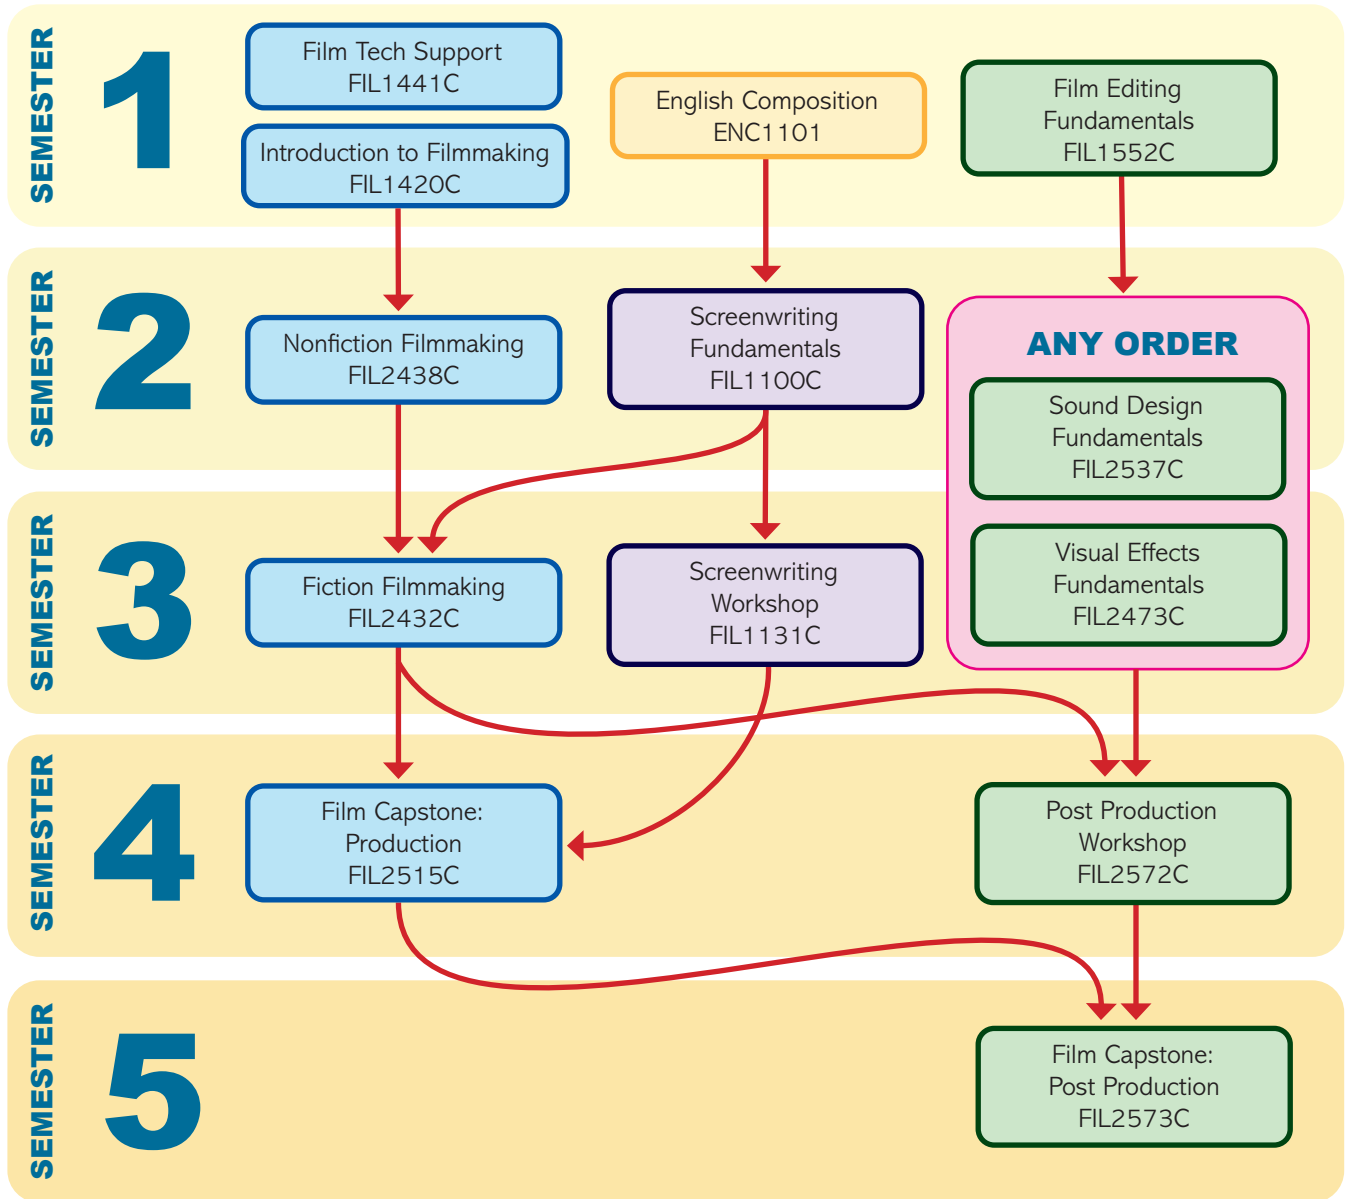

FILM PRODUCTION TECHNOLOGY REQUIRED COURSE ORDER

The rows in the chart below show the courses to be taken each semester in the Film AS Program. The red arrows indicate prerequisites.

COURSES THAT CAN BE TAKEN IN ANY ORDER

REQUIRED FILM CORE COURSES

Film History
FIL1030

Film Internship
FIL2945

Film Business and
Entrepreneurship
FIL2611

Elective Course

REQUIRED GENERAL EDUCATION COURSES

GEN ED Social Science
AMH2020
or POS2041

Foundations of
Mathematical Reasoning
MGF 1106

Art Appreciation
ARH2000

GEN ED Science

GEN ED Speech